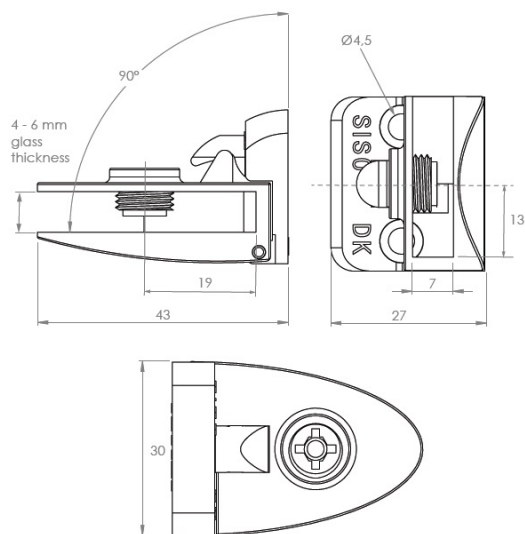

PRODUCT SHEET

Description:

Glass Door Hinge "Badge" Top+Bottom,CPL,F/Narrow Frames, W/ Short Mounting Plate, F/Inset Doors, Thickness 4-5mm, 1 ABS, Screw W/PVC Tip & 1 ABS Screw W/Hard $\varnothing 5 \times 3,5$ mm ABS Extension,, Catch Made Of ABS Plastic

Item number:

15.06.205-0

Units	Box	Carton	HS Code	Barcode
Pair	12	240	8302100090	 5704866054522

SISO A/S

Mileparken 11
DK-2740 Skovlunde
Denmark
VAT: DK 24786013

Phone +45 45 830 900

www.siso.dk
siso@siso.dk